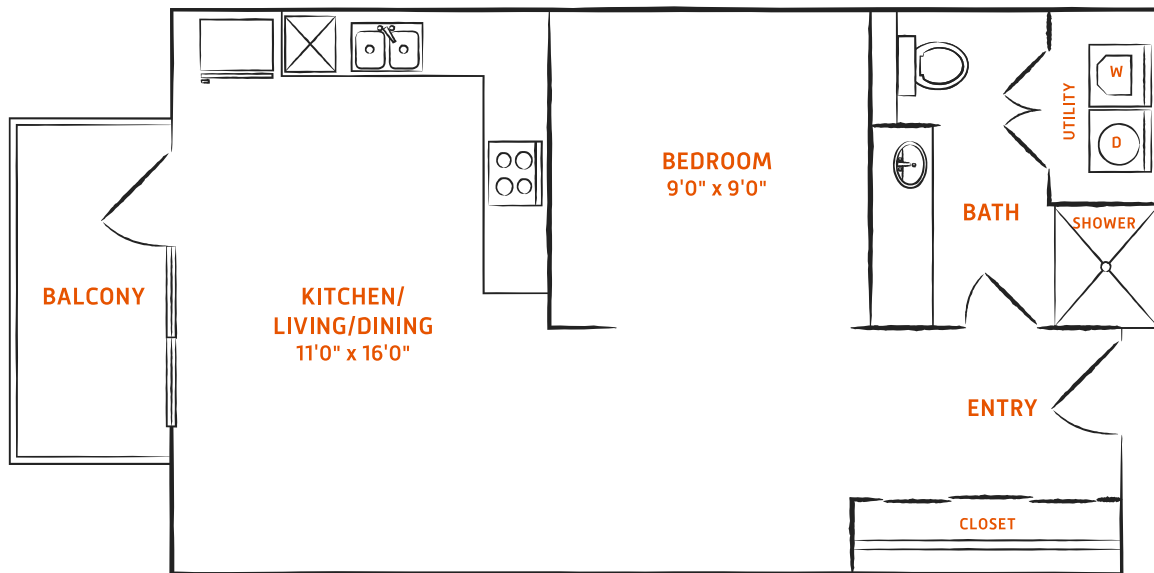

Spoke

1 BED | 1 BATH

616

SQ. FT.

3809 S Congress Ave | Austin, TX 78704

debutso.com

Floor plans are artist's rendering. All dimensions are approximate. Actual product and specifications may vary in dimension or detail. Not all features are available in every apartment. Prices and availability are subject to change. Please see a representative for details.