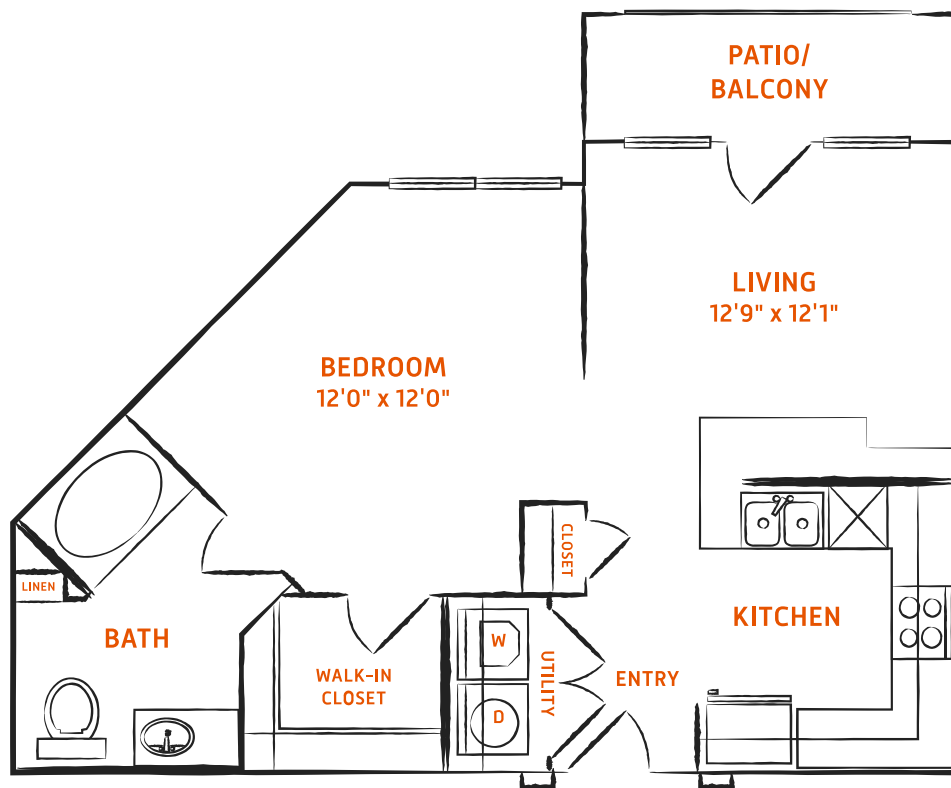

The University

1 BED | 1 BATH

652
SQ. FT.

3809 S Congress Ave | Austin, TX 78704

debutsoco.com

Floor plans are artist's rendering. All dimensions are approximate. Actual product and specifications may vary in dimension or detail. Not all features are available in every apartment. Prices and availability are subject to change. Please see a representative for details.