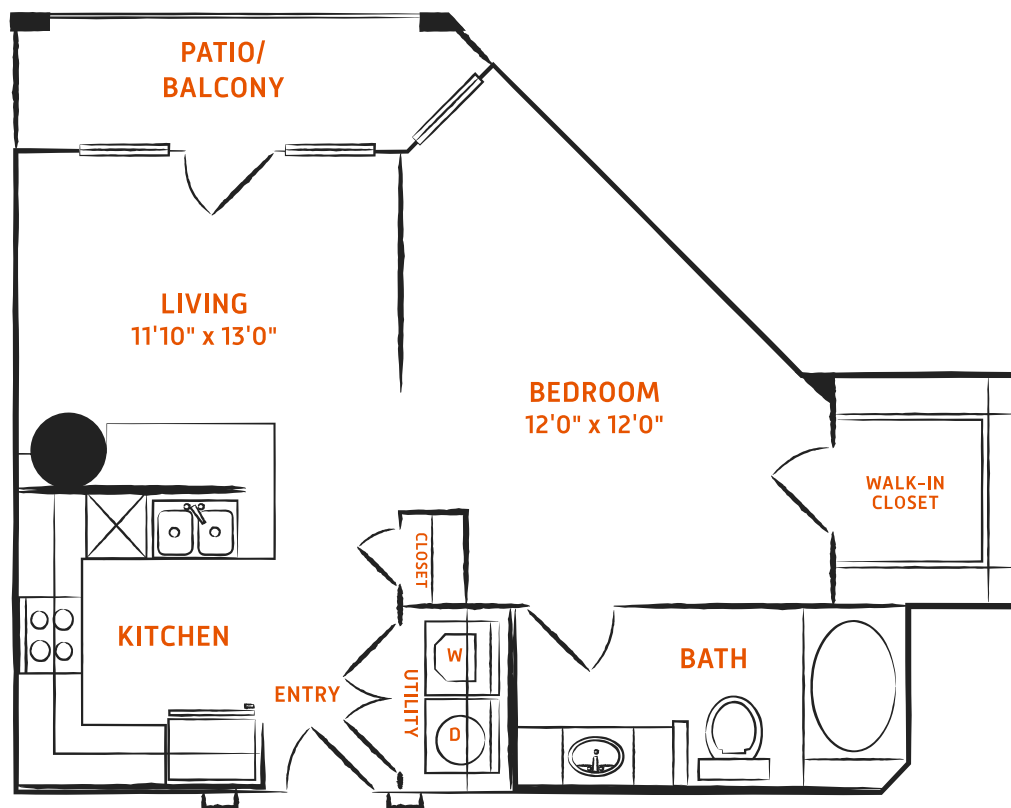

# The Guadalupe

1 BED | 1 BATH

661  
SQ. FT.

3809 S Congress Ave | Austin, TX 78704

debutso.com

*Floor plans are artist's rendering. All dimensions are approximate. Actual product and specifications may vary in dimension or detail. Not all features are available in every apartment. Prices and availability are subject to change. Please see a representative for details.*