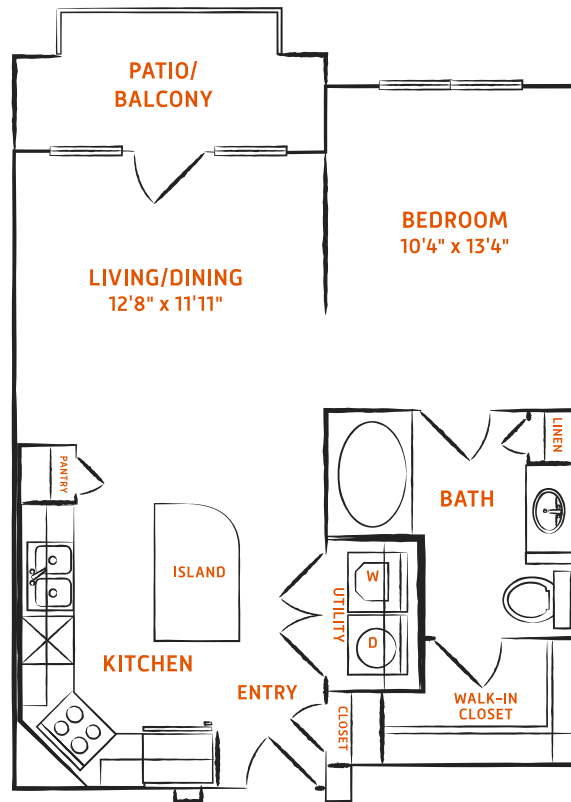

The Statesman

1 BED | 1 BATH

674

SQ. FT.

3809 S Congress Ave | Austin, TX 78704

debutsoco.com

Floor plans are artist's rendering. All dimensions are approximate. Actual product and specifications may vary in dimension or detail. Not all features are available in every apartment. Prices and availability are subject to change. Please see a representative for details.