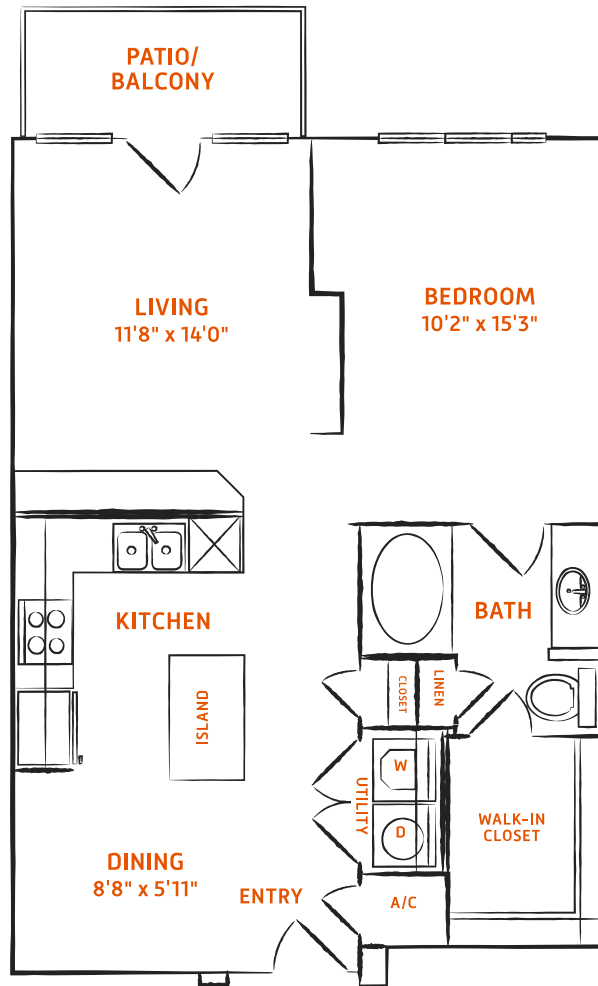

The Stephen F. Austin

1 BED | 1 BATH

806

SQ. FT.

3809 S Congress Ave | Austin, TX 78704

debutsoco.com

Floor plans are artist's rendering. All dimensions are approximate. Actual product and specifications may vary in dimension or detail. Not all features are available in every apartment. Prices and availability are subject to change. Please see a representative for details.