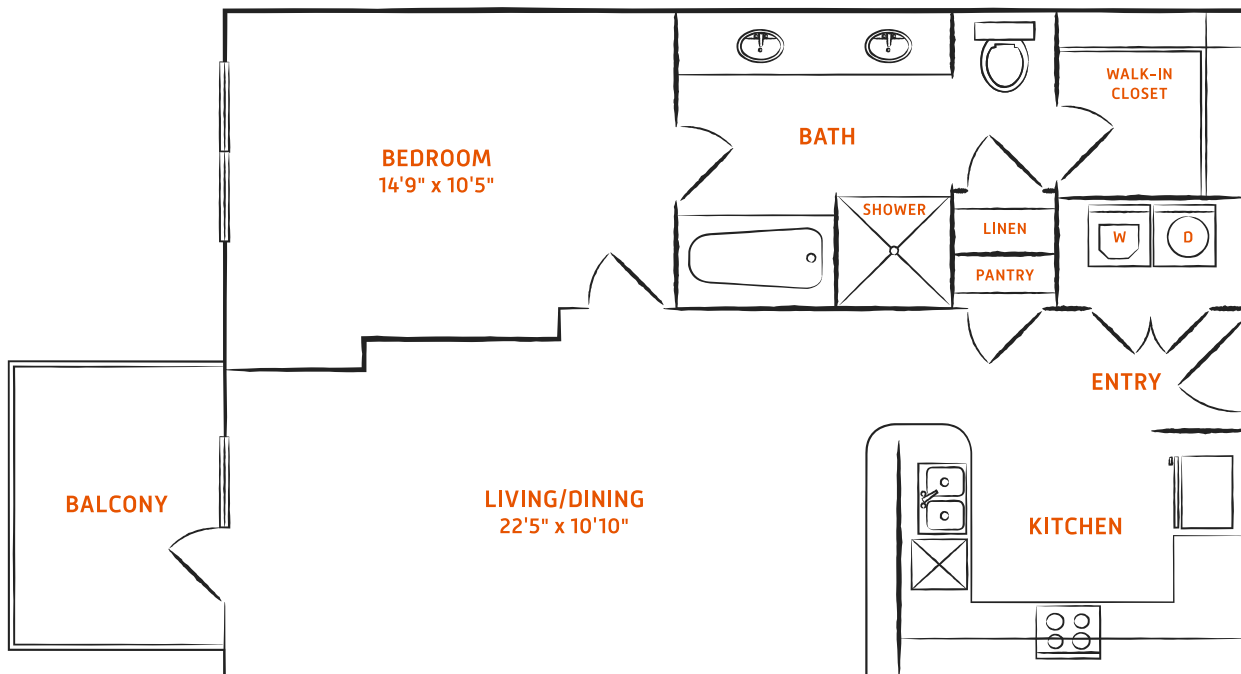

# Zilker

1 BED | 1 BATH

# 809

SQ. FT.

3809 S Congress Ave | Austin, TX 78704

debutso.com

*Floor plans are artist's rendering. All dimensions are approximate. Actual product and specifications may vary in dimension or detail. Not all features are available in every apartment. Prices and availability are subject to change. Please see a representative for details.*