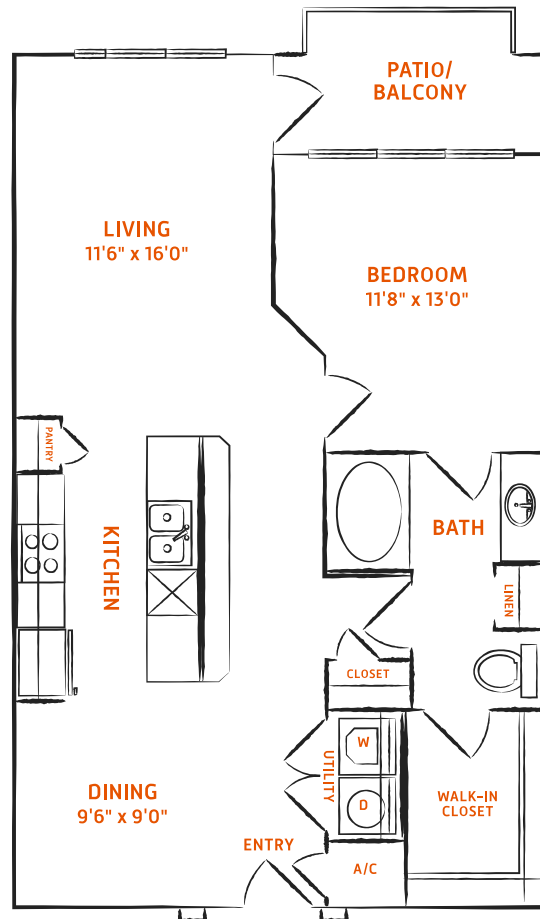

The Lake Travis

1 BED | 1 BATH

875

SQ. FT.

3809 S Congress Ave | Austin, TX 78704

debutso.com

Floor plans are artist's rendering. All dimensions are approximate. Actual product and specifications may vary in dimension or detail. Not all features are available in every apartment. Prices and availability are subject to change. Please see a representative for details.