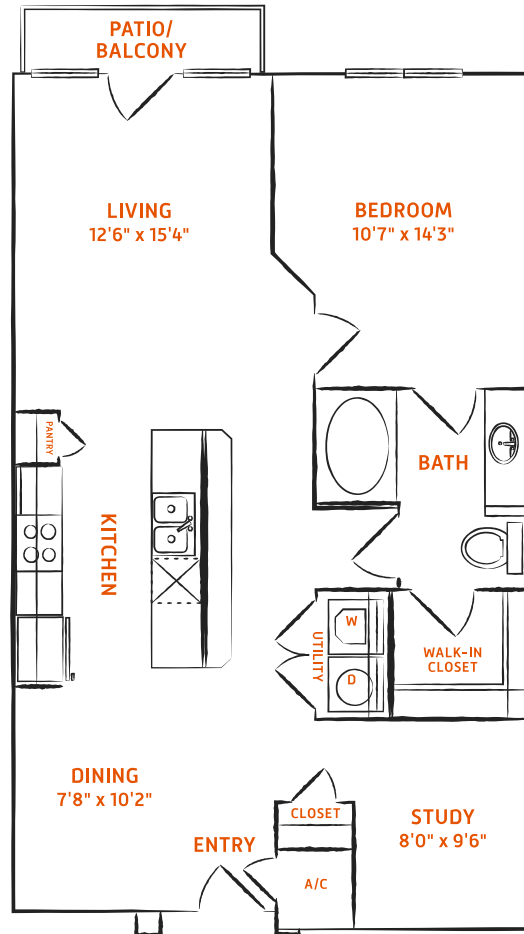

The Continental

1 BED | 1 BATH | STUDY

950

SQ. FT.

3809 S Congress Ave | Austin, TX 78704

debutsoco.com

Floor plans are artist's rendering. All dimensions are approximate. Actual product and specifications may vary in dimension or detail. Not all features are available in every apartment. Prices and availability are subject to change. Please see a representative for details.