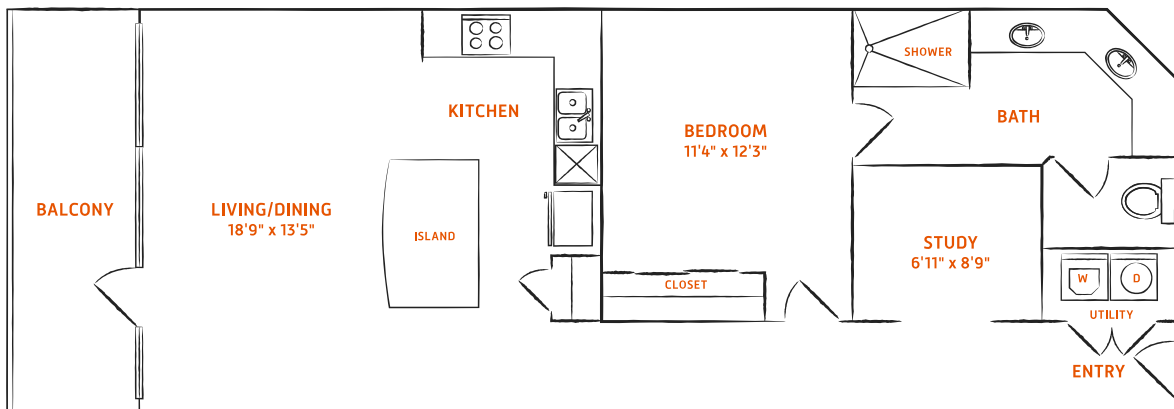

Vaughn

1 BED | 1 BATH | STUDY

1006

SQ. FT.

3809 S Congress Ave | Austin, TX 78704

debutso.com

Floor plans are artist's rendering. All dimensions are approximate. Actual product and specifications may vary in dimension or detail. Not all features are available in every apartment. Prices and availability are subject to change. Please see a representative for details.