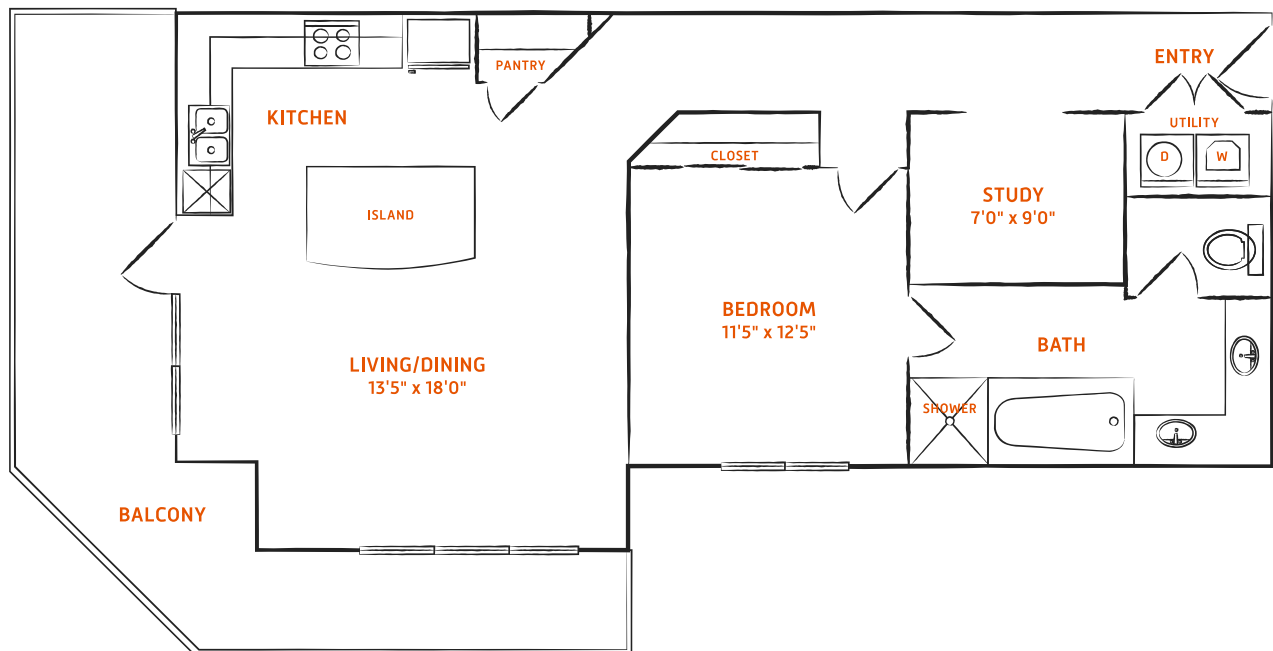

# Waterloo

1 BED | 1 BATH | STUDY

# 1011

SQ. FT.

3809 S Congress Ave | Austin, TX 78704

[debutso.com](http://debutso.com)

*Floor plans are artist's rendering. All dimensions are approximate. Actual product and specifications may vary in dimension or detail. Not all features are available in every apartment. Prices and availability are subject to change. Please see a representative for details.*