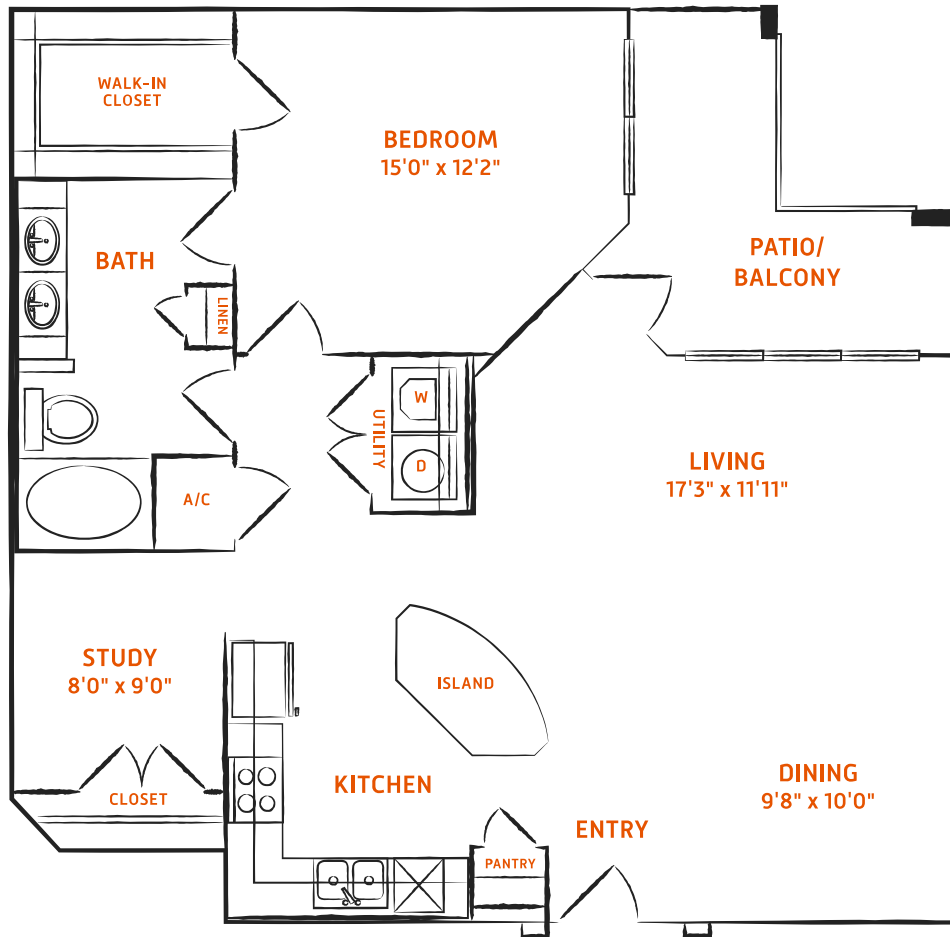

The Driskill

1 BED | 1 BATH | STUDY

1134

SQ. FT.

3809 S Congress Ave | Austin, TX 78704

debutsoco.com

Floor plans are artist's rendering. All dimensions are approximate. Actual product and specifications may vary in dimension or detail. Not all features are available in every apartment. Prices and availability are subject to change. Please see a representative for details.