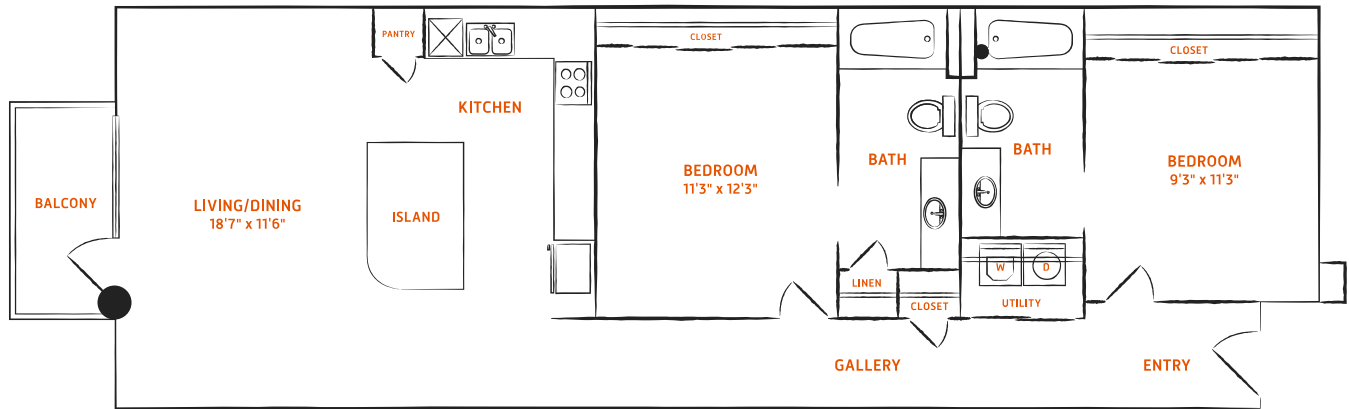

Windsor

2 BED | 2 BATH

1144

SQ. FT.

3809 S Congress Ave | Austin, TX 78704

debutso.com

Floor plans are artist's rendering. All dimensions are approximate. Actual product and specifications may vary in dimension or detail. Not all features are available in every apartment. Prices and availability are subject to change. Please see a representative for details.