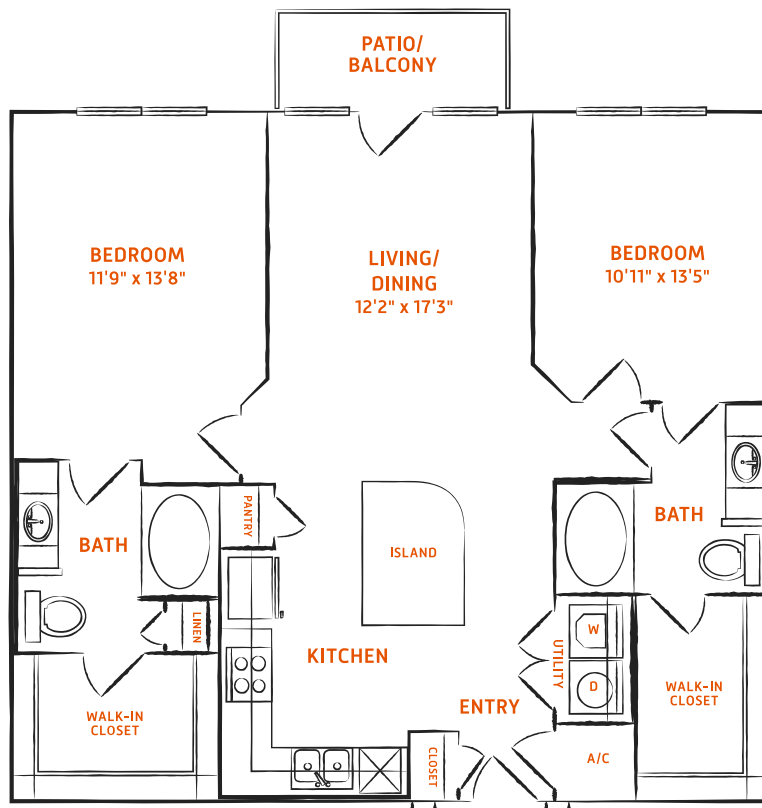

# The Capitol

2 BED | 2 BATH

# 1188

SQ. FT.

3809 S Congress Ave | Austin, TX 78704

[debutso.com](http://debutso.com)

*Floor plans are artist's rendering. All dimensions are approximate. Actual product and specifications may vary in dimension or detail. Not all features are available in every apartment. Prices and availability are subject to change. Please see a representative for details.*