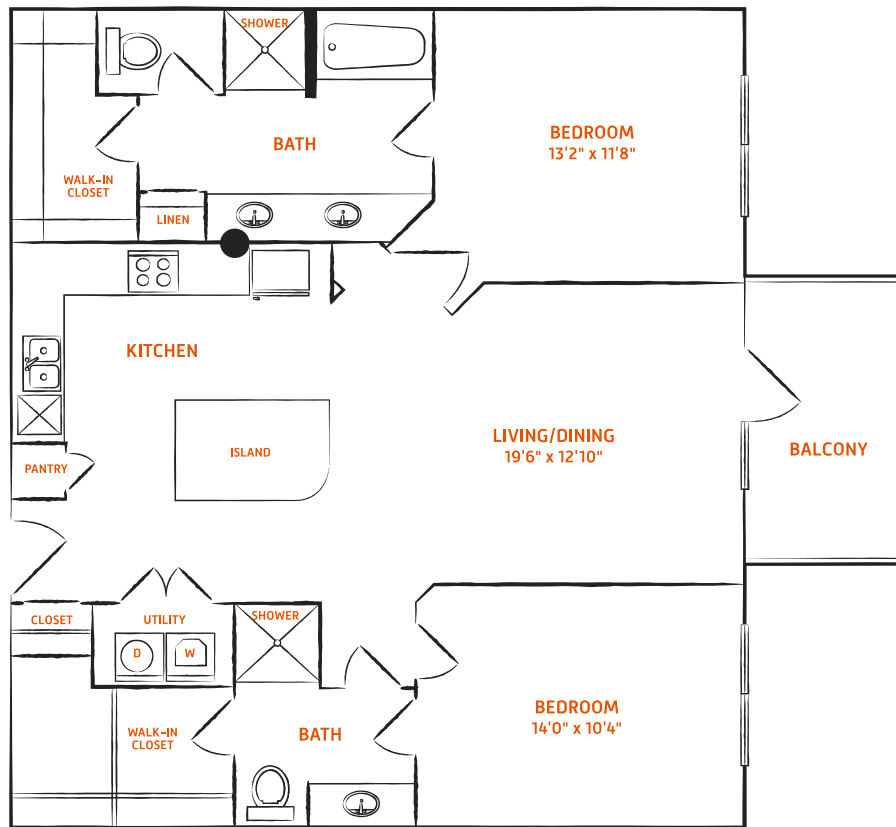

Paramount

2 BED | 2 BATH

1221

SQ. FT.

3809 S Congress Ave | Austin, TX 78704

debutsoco.com

Floor plans are artist's rendering. All dimensions are approximate. Actual product and specifications may vary in dimension or detail. Not all features are available in every apartment. Prices and availability are subject to change. Please see a representative for details.