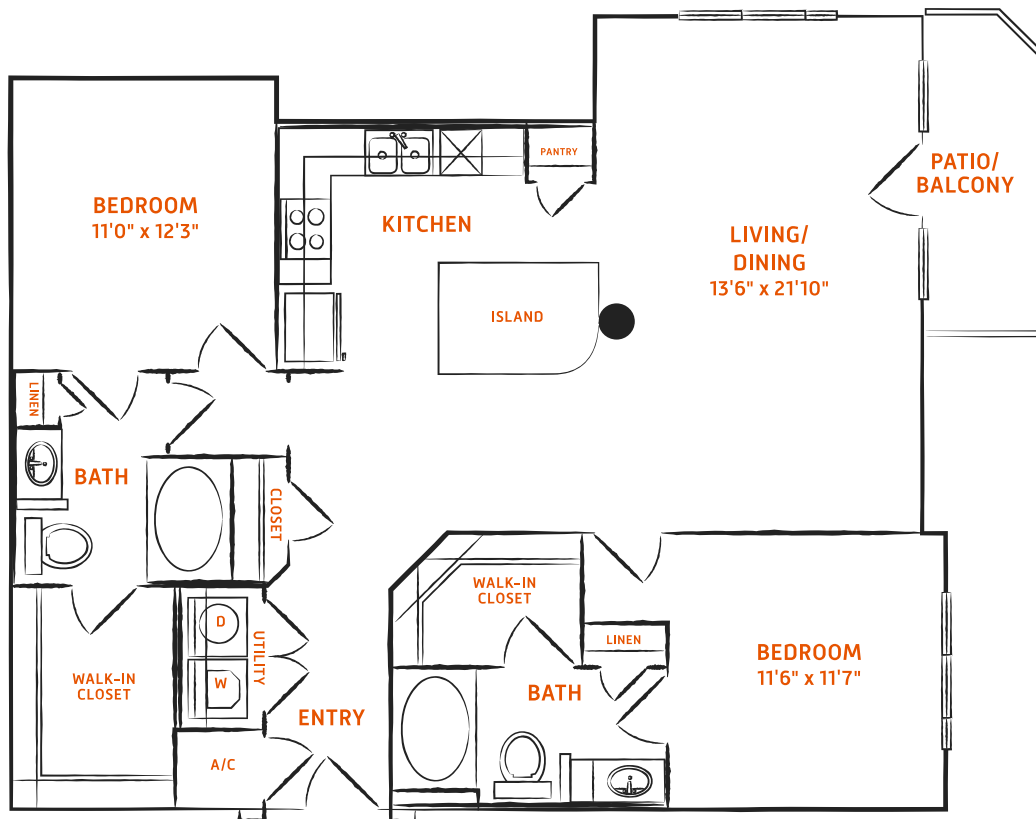

The Mount Bonnell

2 BED | 2 BATH

1254

SQ. FT.

3809 S Congress Ave | Austin, TX 78704

debutso.com

Floor plans are artist's rendering. All dimensions are approximate. Actual product and specifications may vary in dimension or detail. Not all features are available in every apartment. Prices and availability are subject to change. Please see a representative for details.