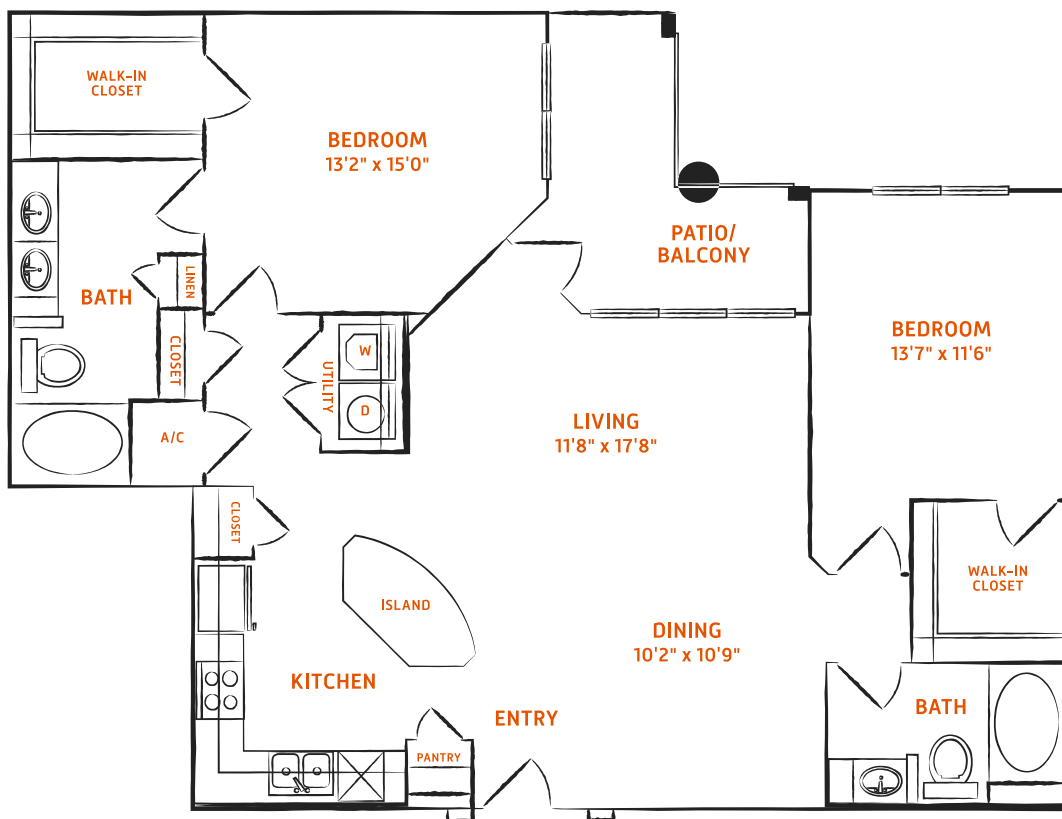

The Bergstrom

2 BED | 2 BATH

1353

SQ. FT.

3809 S Congress Ave | Austin, TX 78704

debutso.com

Floor plans are artist's rendering. All dimensions are approximate. Actual product and specifications may vary in dimension or detail. Not all features are available in every apartment. Prices and availability are subject to change. Please see a representative for details.