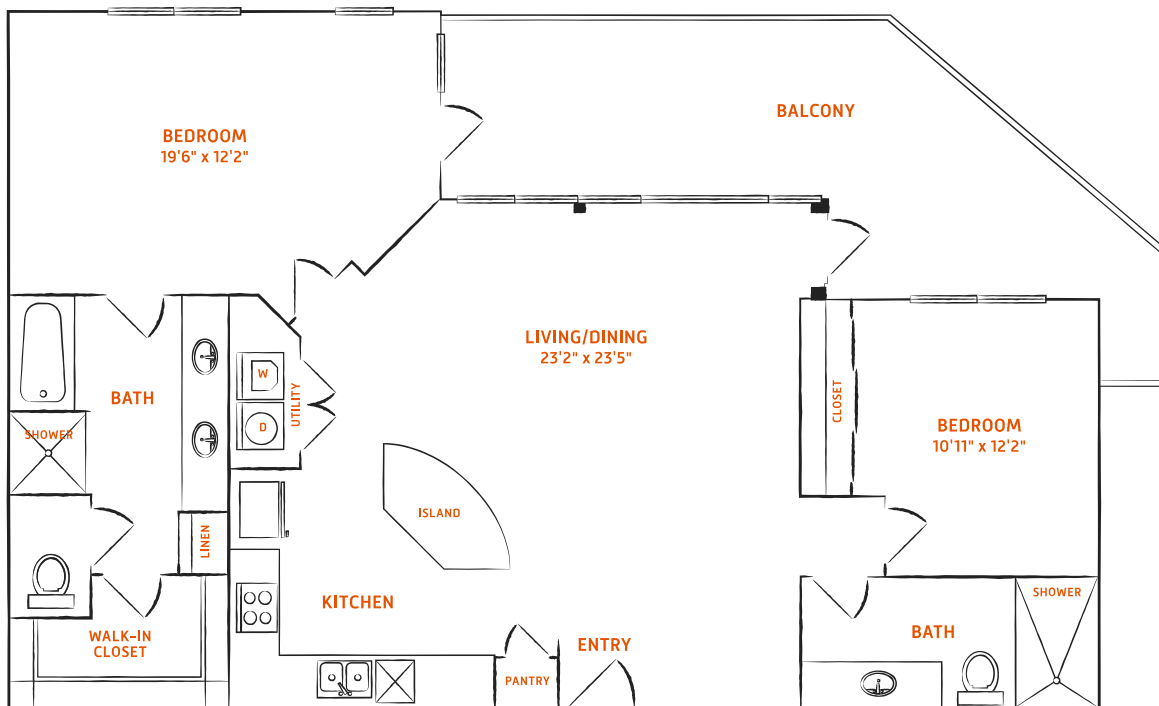

LBJ

2 BED | 2 BATH

1368

SQ. FT.

3809 S Congress Ave | Austin, TX 78704

debutso.com

Floor plans are artist's rendering. All dimensions are approximate. Actual product and specifications may vary in dimension or detail. Not all features are available in every apartment. Prices and availability are subject to change. Please see a representative for details.