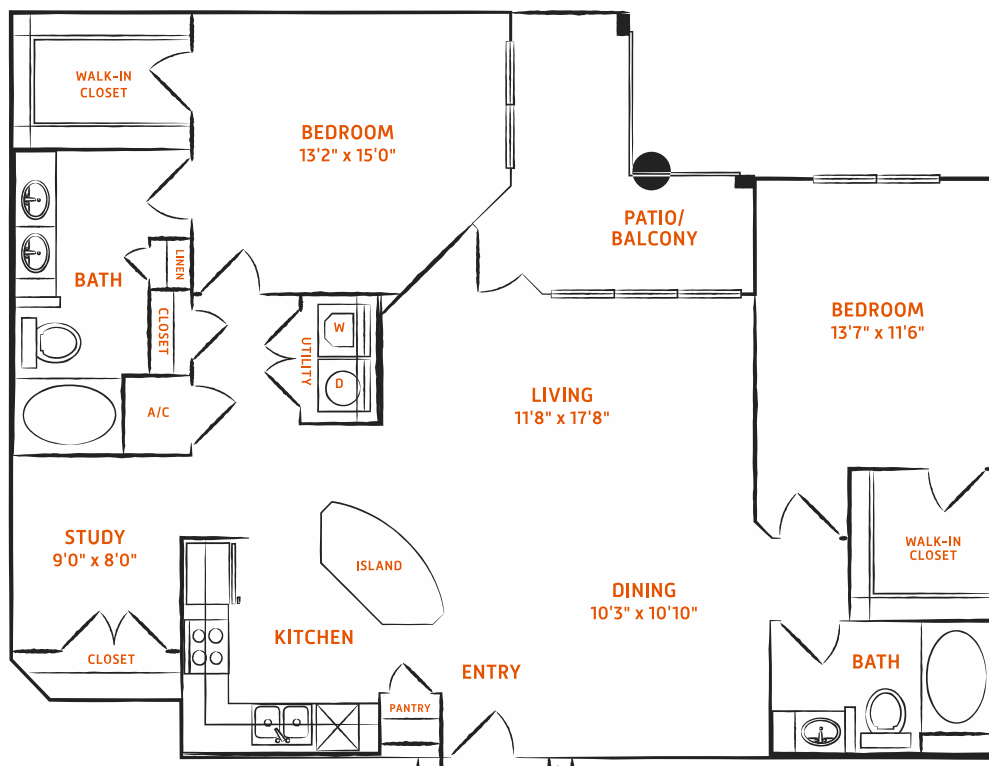

The Arboretum

2 BED | 2 BATH | STUDY

1448

SQ. FT.

3809 S Congress Ave | Austin, TX 78704

debutsoco.com

Floor plans are artist's rendering. All dimensions are approximate. Actual product and specifications may vary in dimension or detail. Not all features are available in every apartment. Prices and availability are subject to change. Please see a representative for details.